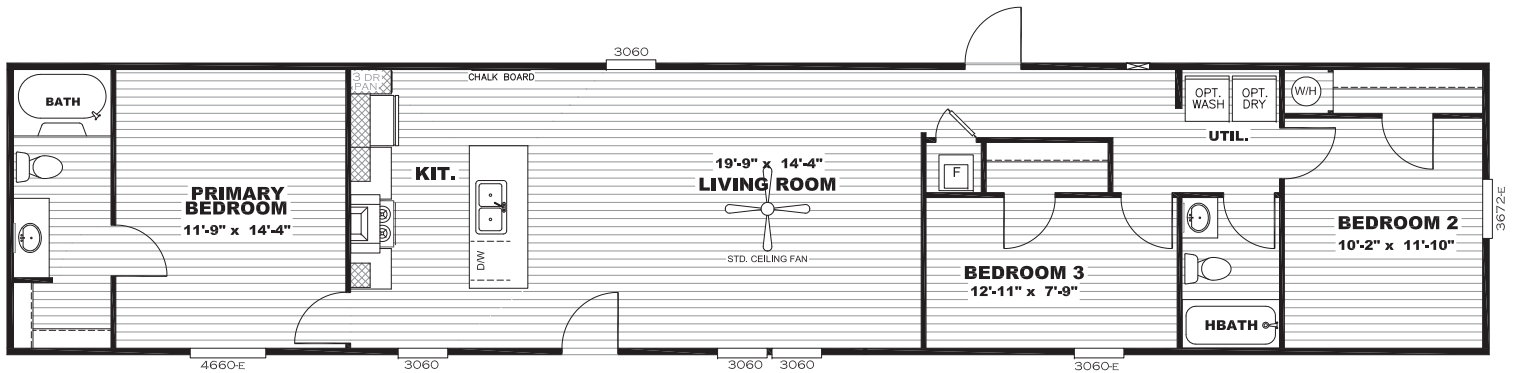

THE Breeze

SSR16763AH

16 X 76 | 1140 SQ. FT. | 3 BED | 2 BATH

STANDARD FEATURES

EXTERIOR

- Low E Thermal Pane Windows
- Front House Type Storm Door
- Cottage Rear Door
- Vinyl Exterior Siding w/Composition Roof
- 5" lineal window trim
- 4" Vented Eaves
- 12 1/2" I-Beam
- Full Length Outriggers(Ext Wall Support)
- Tongue and Groove OSB Decking
- 2 X 6 Floor Joist- 16" OC
- 2 X 4 Exterior Walls
- 2 X 3 Interior Walls
- 20# Roof Load
- Removable Hitch
- Mulled window in hitch end bedroom
- 12" Hitch End Overhang
- Rear Exterior Faucet

POPULAR OPTIONS

- Smart Panel Exterior Siding with 6" Alabaster window trim
- Gas Furnace
- Gas Range
- Gas Water Heater
- Wind Zone II & Wind III
- 30lb Roof Load
- 40lb Roof Load