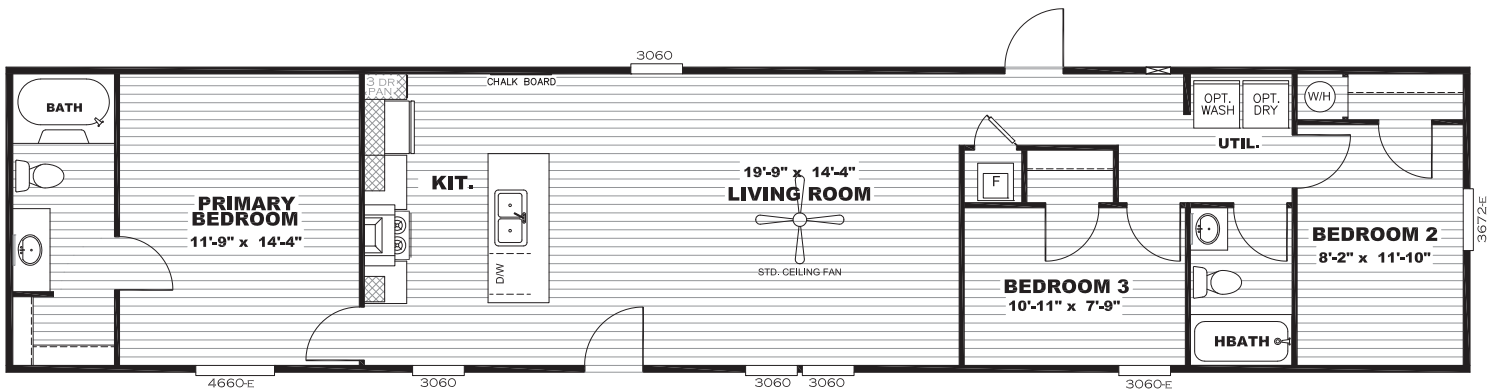

# THE Breeze

**SSR16723AH**

16 X 72 | 1080 SQ. FT. | 3 BED | 2 BATH

STANDARD FEATURES

## EXTERIOR

- Low E Thermal Pane Windows
- Front House Type Storm Door
- Cottage Rear Door
- Vinyl Exterior Siding w/Composition Roof
- 5" lineal window trim
- 4" Vented Eaves
- 12 1/2" I-Beam
- Full Length Outriggers(Ext Wall Support)
- Tongue and Groove OSB Decking
- 2 X 6 Floor Joist- 16" OC
- 2 X 4 Exterior Walls
- 2 X 3 Interior Walls
- 20# Roof Load
- Removable Hitch
- Mulled window in hitch end bedroom
- 12" Hitch End Overhang
- Rear Exterior Faucet

## BATHS

- 60" x 40" Tub Shower in Primary Bath
- 60" Tub / Shower Guest Bath
- Pfister Brushed Nickel Faucets with Lever Handles
- GFI Receptacle
- Power Bath Fan in both baths
- Access Panels to all plumbing