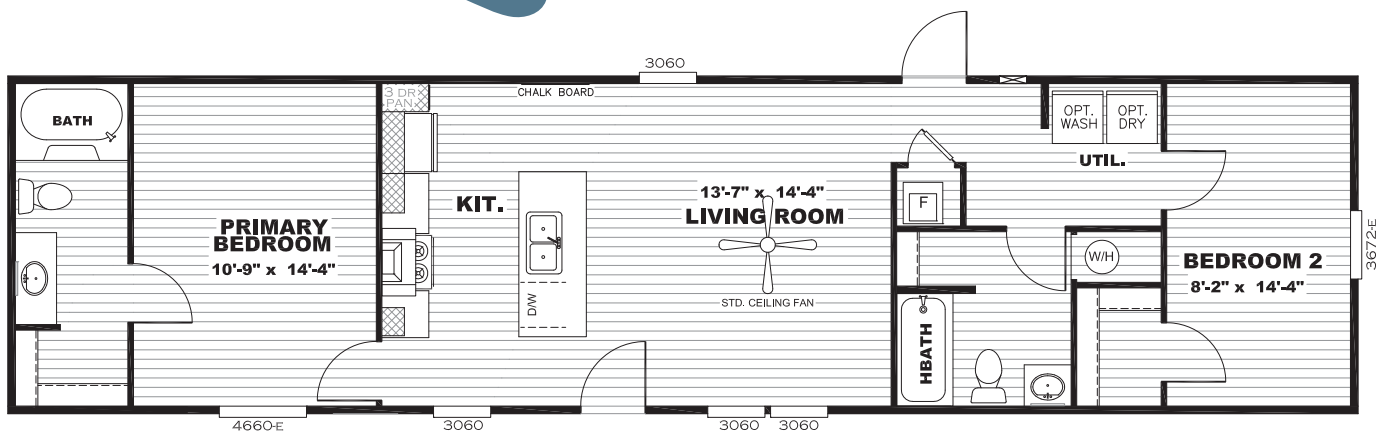

## SSR16602AH

16 X 60 | 900 SQ. FT. | 2 BED | 2 BATH

STANDARD FEATURES

### EXTERIOR

- Low E Thermal Pane Windows
- Front House Type Storm Door
- Cottage Rear Door
- Vinyl Exterior Siding w/Composition Roof
- 5" lineal window trim
- 4" Vented Eaves
- 12 1/2" I-Beam
- Full Length Outriggers(Ext Wall Support)
- Tongue and Groove OSB Decking
- 2 X 6 Floor Joist- 16" OC
- 2 X 4 Exterior Walls
- 2 X 3 Interior Walls
- 20# Roof Load
- Removable Hitch
- Mulled window in hitch end bedroom
- 12" Hitch End Overhang
- Rear Exterior Faucet

### BATHS

- 60" x 40" Tub Shower in Primary Bath
- 60" Tub / Shower Guest Bath
- Pfister Brushed Nickel Faucets with Lever Handles
- GFI Receptacle
- Power Bath Fan in both baths
- Access Panels to all plumbing