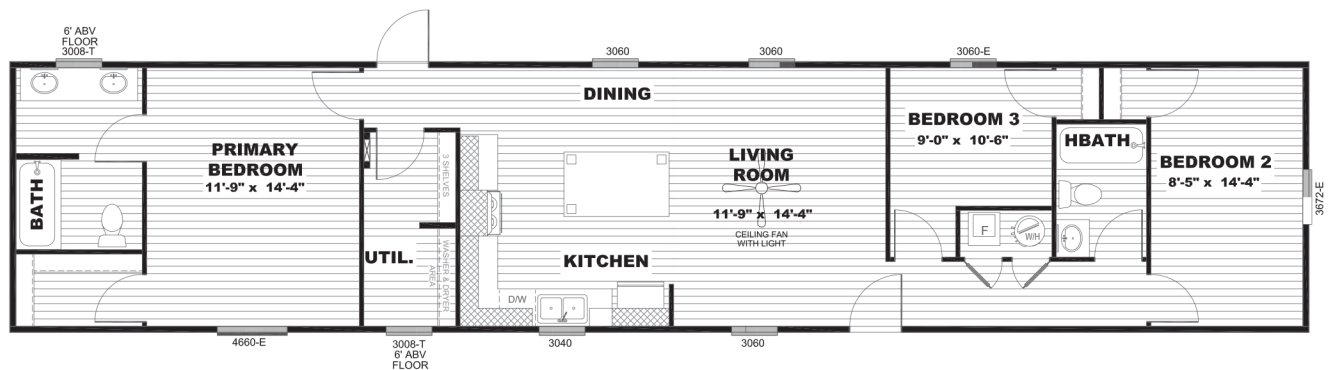

# Select

SERIES

**SEL16723IH**

1,080 SQ. FT | 3 BED 2 BATH

STANDARD FEATURES

### EXTERIOR

- Argon Gas Low E Thermal Pane Windows
- 38" x 82" Craftsman Front Door With Storm
- Cottage Rear Door
- Vinyl Exterior Siding w/Composition Roof
- 5" Lineal Window Trim
- 4" Vented Eaves
- 12" I-Beam
- Full Length Outriggers(Ext Wall Support)
- Tongue and Groove OSB Decking
- 2 X 6 Floor Joist- 16" OC
- 2 X 4 Exterior Walls
- 2 X 3 Interior Walls
- 20# Roof Load
- Removable Hitch
- Mulled Window In Hitch End Bedroom

### BATHS

- 60" x 40" Tub Shower in Primary Bath
- 60" Tub / Shower Guest Bath
- Pfister Brushed Nickel Faucets with Lever Handles
- GFI Receptacle
- Power Bath Fan in Both Baths
- Access Panels to all Plumbing

### POPULAR OPTIONS

- Smart Panel Exterior Siding with 6" window trim
- Gas Furnace/ Gas Range
- 30lb Roof Load
- 40lb Roof Load
- Wind Zone II & Wind III
- Shower Option in Primary Bath