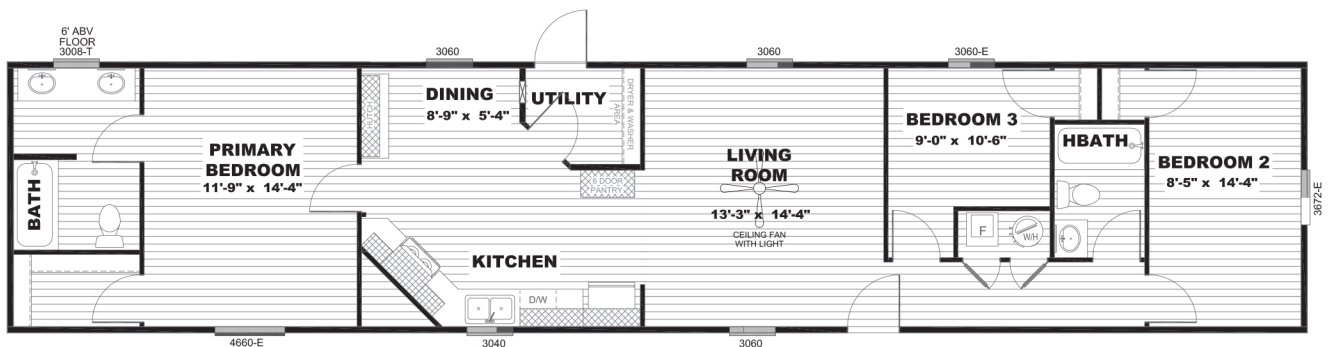

Select

SERIES

SEL16723FH

1,080 SQ. FT | 3 BED 2 BATH

STANDARD FEATURES

EXTERIOR

- Argon Gas Low E Thermal Pane Windows
- 38" x 82" Craftsman Front Door With Storm
- Cottage Rear Door
- Vinyl Exterior Siding w/Composition Roof
- 5" Lineal Window Trim
- 4" Vented Eaves
- 12" I-Beam
- Full Length Outriggers(Ext Wall Support)
- Tongue and Groove OSB Decking
- 2 X 6 Floor Joist- 16" OC
- 2 X 4 Exterior Walls
- 2 X 3 Interior Walls
- 20# Roof Load
- Removable Hitch
- Muller Window In Hitch End Bedroom

EBUILT INSULATION

- R-38 Climate Pro Ceiling Insulation
- ((C-Pro Insulation is Formaldehyde Free))
- R-15 Fiberglass Insulation in Walls
- R-22 Fiberglass Insulation in Floors

BATHS

- 60" x 40" Tub Shower in Primary Bath
- 60" Tub / Shower Guest Bath
- Pfister Brushed Nickel Faucets with Lever Handles
- GFI Receptacle
- Power Bath Fan in Both Baths
- Access Panels to all Plumbing

INTERIOR

- 8 Foot Flat Ceilings
- Lino Throughout
- 2" Cordless Blinds Throughout
- 44" Wide Hallways
- White 2 Panel Square Interior Doors
- 3 Hinges on all Interior Passage Doors
- Black Cabinet Hardware
- 52" Ceiling Fan in Living Room
- Wire and Braced for Ceiling Fan in Primary bedroom
- Can Lights Throughout

POPULAR OPTIONS

- Smart Panel Exterior Siding with 6" window trim
- Gas Furnace/ Gas Range
- 30lb Roof Load
- 40lb Roof Load
- Wind Zone II & Wind III
- Shower Option in Primary Bath