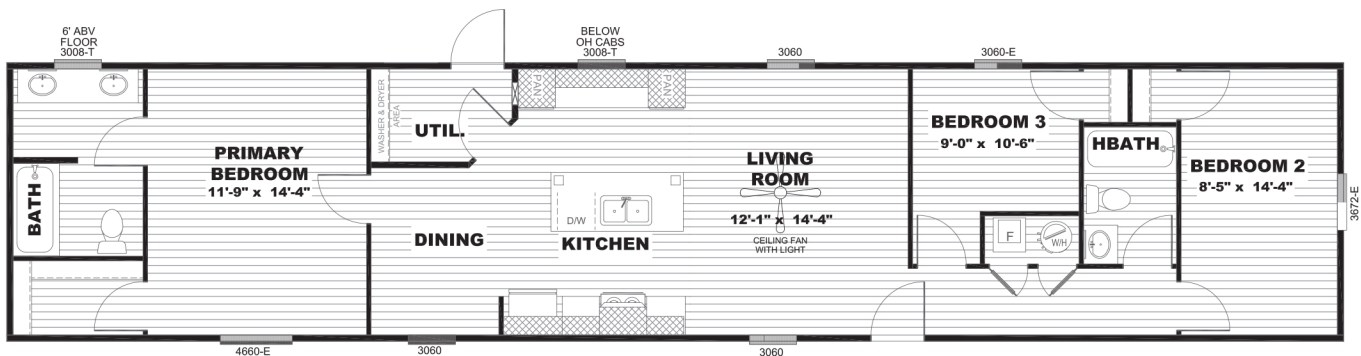

Select

SERIES

SEL16723B

1,080 SQ. FT | 3 BED 2 BATH

EXTERIOR

- Argon Gas Low E Thermal Pane Windows
- 38" x 82" Craftsman Front Door With Storm
- Cottage Rear Door
- Vinyl Exterior Siding w/Composition Roof
- 5" Lineal Window Trim
- 4" Vented Eaves
- 12" I-Beam
- Full Length Outriggers(Ext Wall Support)
- Tongue and Groove OSB Decking
- 2 X 6 Floor Joist- 16" OC
- 2 X 4 Exterior Walls
- 2 X 3 Interior Walls
- 20# Roof Load
- Removable Hitch
- Mulled Window In Hitch End Bedroom

EBUILT INSULATION

- R-38 Climate Pro Ceiling Insulation
- ((C-Pro Insulation is Formaldehyde Free))
- R-15 Fiberglass Insulation in Walls
- R-22 Fiberglass Insulation in Floors

BATHS

- 60" x 40" Tub Shower in Primary Bath
- 60" Tub / Shower Guest Bath
- Pfister Brushed Nickel Faucets with Lever Handles
- GFI Receptacle
- Power Bath Fan in Both Baths
- Access Panels to all Plumbing

INTERIOR

- 8 Foot Flat Ceilings
- Lino Throughout
- 2" Cordless Blinds Throughout
- 44" Wide Hallways
- White 2 Panel Square Interior Doors
- 3 Hinges on all Interior Passage Doors
- Black Cabinet Hardware
- 52" Ceiling Fan in Living Room
- Wire and Braced for Ceiling Fan in Primary bedroom
- Can Lights Throughout

POPULAR OPTIONS

- **Smart Panel Exterior Siding with 6" window trim**
- **Gas Furnace/ Gas Range**
- **30lb Roof Load**
- **40lb Roof Load**
- **Wind Zone II & Wind III**
- **Shower Option in Primary Bath**