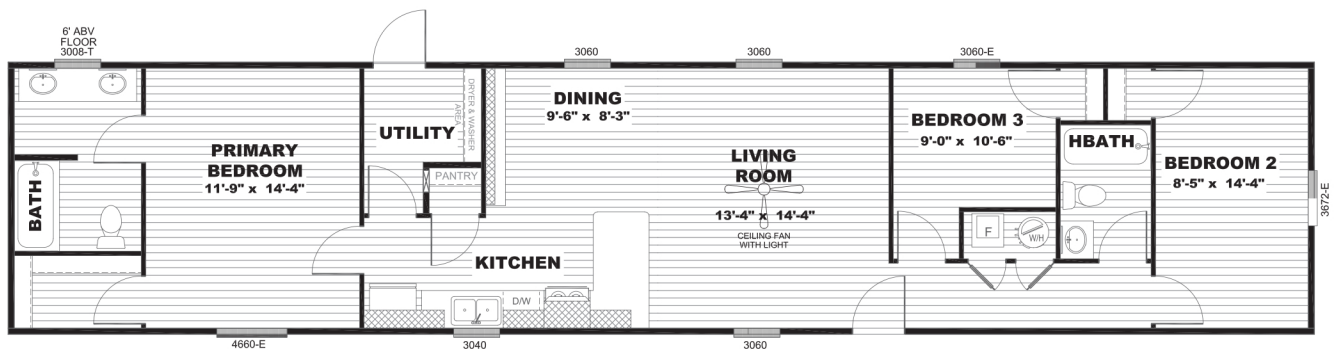

Select

SERIES

SEL16723AH

1,080 SQ. FT | 3 BED 2 BATH

STANDARD FEATURES

EXTERIOR

- Argon Gas Low E Thermal Pane Windows
- 38" x 82" Craftsman Front Door With Storm
- Cottage Rear Door
- Vinyl Exterior Siding w/Composition Roof
- 5" Lineal Window Trim
- 4" Vented Eaves
- 12" I-Beam
- Full Length Outriggers(Ext Wall Support)
- Tongue and Groove OSB Decking
- 2 X 6 Floor Joist- 16" OC
- 2 X 4 Exterior Walls
- 2 X 3 Interior Walls
- 20# Roof Load
- Removable Hitch
- Mulled Window In Hitch End Bedroom

EBUILT INSULATION

- R-38 Climate Pro Ceiling Insulation
- ((C-Pro Insulation is Formaldehyde Free))
- R-15 Fiberglass Insulation in Walls
- R-22 Fiberglass Insulation in Floors

BATHS

- 60" x 40" Tub Shower in Primary Bath
- 60" Tub / Shower Guest Bath
- Pfister Brushed Nickel Faucets with Lever Handles
- GFI Receptacle
- Power Bath Fan in Both Baths
- Access Panels to all Plumbing

INTERIOR

- 8 Foot Flat Ceilings
- Lino Throughout
- 2" Cordless Blinds Throughout
- 44" Wide Hallways
- White 2 Panel Square Interior Doors
- 3 Hinges on all Interior Passage Doors
- Black Cabinet Hardware
- 52" Ceiling Fan in Living Room
- Wire and Braced for Ceiling Fan in Primary bedroom
- Can Lights Throughout

POPULAR OPTIONS

- **Smart Panel Exterior Siding with 6" window trim**
- **Gas Furnace/ Gas Range**
- **30lb Roof Load**
- **40lb Roof Load**
- **Wind Zone II & Wind III**
- **Shower Option in Primary Bath**