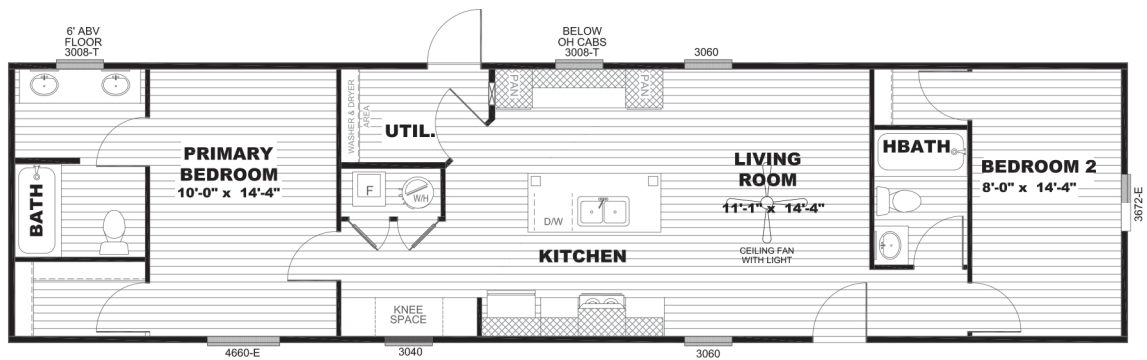

# Select

SERIES

**SEL16602SH**

900 SQ. FT | 2 BED 2 BATH

STANDARD FEATURES

### EXTERIOR

- Argon Gas Low E Thermal Pane Windows
- 38" x 82" Craftsman Front Door With Storm
- Cottage Rear Door
- Vinyl Exterior Siding w/Composition Roof
- 5" Lineal Window Trim
- 4" Vented Eaves
- 12" I-Beam
- Full Length Outriggers(Ext Wall Support)
- Tongue and Groove OSB Decking
- 2 X 6 Floor Joist- 16" OC
- 2 X 4 Exterior Walls
- 2 X 3 Interior Walls
- 20# Roof Load
- Removable Hitch
- Mulled Window In Hitch End Bedroom

### BATHS

- 60" x 40" Tub Shower in Primary Bath
- 60" Tub / Shower Guest Bath
- Pfister Brushed Nickel Faucets with Lever Handles
- GFI Receptacle
- Power Bath Fan in Both Baths
- Access Panels to all Plumbing

### POPULAR OPTIONS

- Smart Panel Exterior Siding with 6" window trim
- Gas Furnace/ Gas Range
- 30lb Roof Load
- 40lb Roof Load
- Wind Zone II & Wind III
- Shower Option in Primary Bath