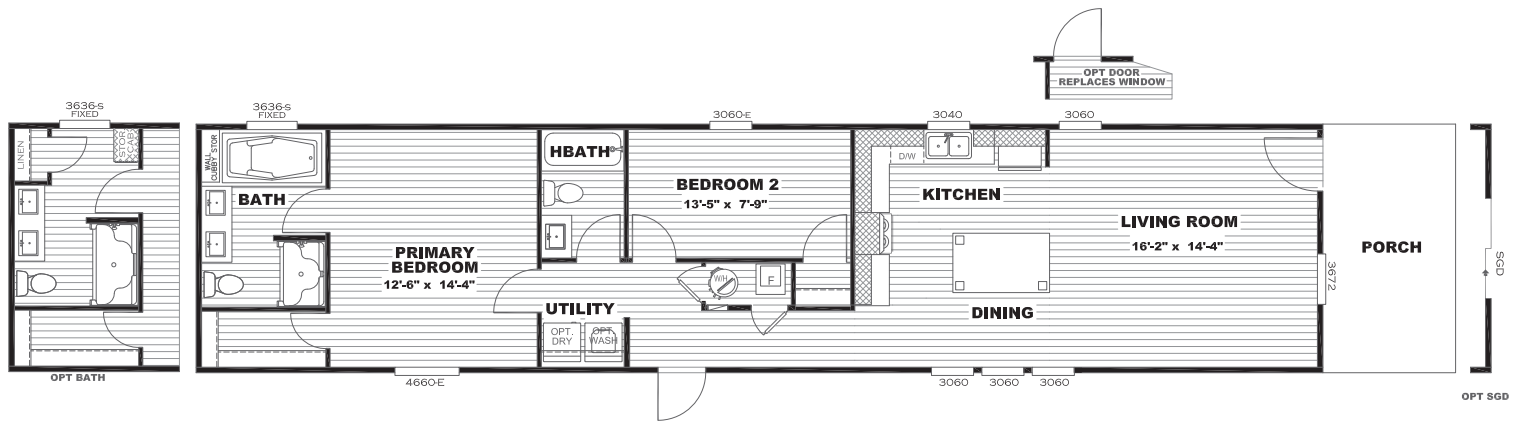

PORCH LIVING SERIES

PLS16682AH

16 X 68 (76 FT. FRAME INCLUDING 8 FT. PORCH)
1020 SQ. FT | 2 BED 2 BATH

STANDARD FEATURES

EXTERIOR

- Argon Gas Low E Thermal Pane Windows
- 38"x82" Craftsman front door with storm
- Cottage Rear Door
- Vinyl Exterior Siding w/Composition Roof
- 5" lineal window trim
- 12" Hitch End Overhang
- 12 1/2" I-Beam
- 4" Vented Eaves
- Full Length Outriggers(Ext Wall Support)
- Tongue and Groove OSB Decking
- 2 X 6 Floor Joist- 16" OC
- 2 X 4 Exterior Walls
- 2 X 3 Interior Walls
- 20# Roof Load
- Removable Hitch
- Mulled window hitch end
- 30 X 40 Window over Kitchen Sink

eBUILT INSULATION

- R-38 Climate Pro Ceiling Insulation ((C-Pro Insulation is Formaldehyde Free))
- R-15 Fiberglass Insulation in walls
- R-22 Fiberglass Insulation in floors

BATHS

- 72" Fiberglass Deck Tub in primary bath
- 48" Fiberglass Shower with Glass Doors
- China Sinks w/ Furniture Style Lavvy
- 60" Fiberglass Tub/Shower Guest Bath
- Pfister Brushed Nickel Faucets with Lever Handles
- Pfister pop up drains
- Opaque window over Primary Bath Tub
- Accent Over Sinks in Primary Bath
- GFI Receptacle
- Power Bath Fan in both baths
- Access Panels to all plumbing

POPULAR OPTIONS

- Smart Panel Exterior Siding with 6" window trim
- Gas Furnace/ Gas Range
- Electric Overhead Air
- 30lb Roof Load
- 40lb Roof Load
- Wind Zone II & Wind III
- Black Hardware Package
- Shower Only option Primary Bath