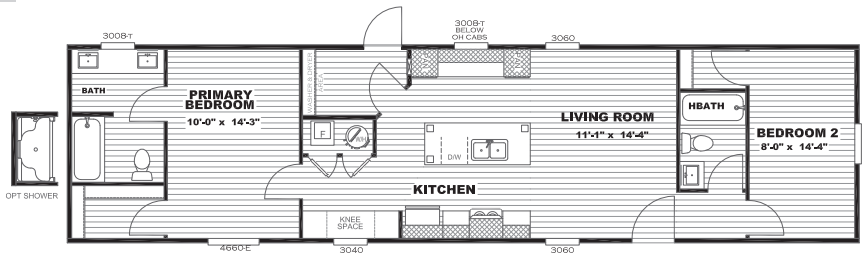

SELECT SERIES

Select One of the Available Floorplan Options Below

31SEL16602SH | 16x60 | 2 BED

31SEL16722SH | 16x72 | 2 BED

SEL16723BH | 16x72 | 3 BED

Features

- Standard ceiling fan in Living Room
- 2" mini blinds throughout
- Utility room with door and wire shelf
- 30" doors throughout
- Double sink vanity in Primary Bathroom
- Ample kitchen storage
- Designated dining space
- Large eat-in Island
- Built-in desk with base cabinets (Available on 60' model only)

ADDITIONAL OPTIONS

- Wind Zone 1
- Wind Zone 2
- Shower only in Primary Bath

Clayton
wacol