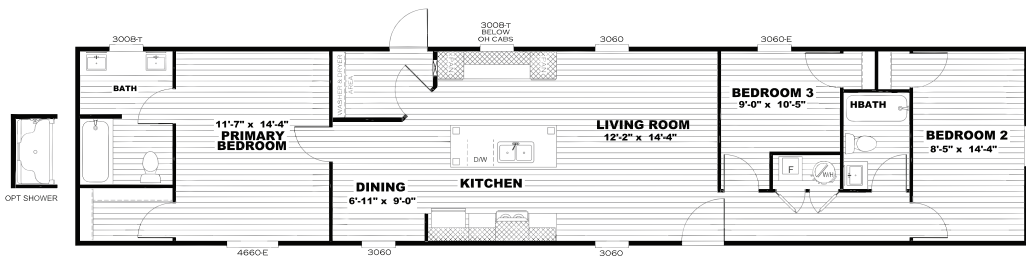

SELECT SERIES

Select One of the Available Floorplan Options Below

31SEL16602SH | 16x60 | 2 BED

31SEL16722SH | 16x72 | 2 BED

SEL16723BH | 16x72 | 3 BED

Features

- Standard ceiling fan in Living Room
- 2" mini blinds throughout
- Utility room with door and wire shelf
- 30" doors throughout
- Double sink vanity in Primary Bathroom
- Ample kitchen storage
- Designated dining space
- Large eat-in Island
- Built-in desk with base cabinets (Available on 60' model only)

ADDITIONAL OPTIONS

- Wind Zone 1
- Wind Zone 2
- Shower only in Primary Bath

Clayton
wacol