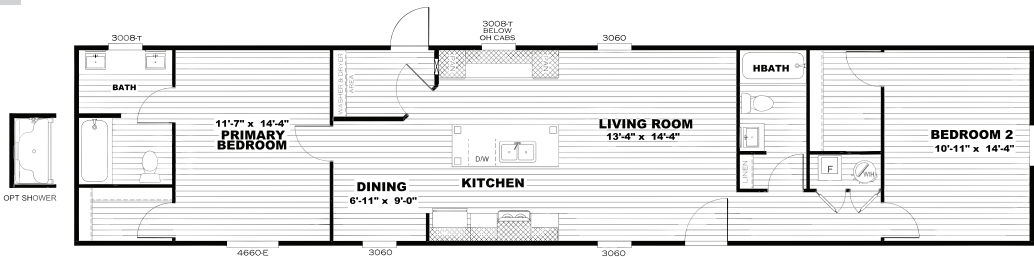

SELECT SERIES

Select One of the Available Floorplan Options Below

31SEL16602SH | 16x60 | 2 BED

31SEL16722SH | 16x72 | 2 BED

SEL16723BH | 16x72 | 3 BED

Features

- Standard ceiling fan in Living Room
- 2" mini blinds throughout
- Utility room with door and wire shelf
- 30" doors throughout
- Double sink vanity in Primary Bathroom
- Ample kitchen storage
- Designated dining space
- Large eat-in Island
- Built-in desk with base cabinets (Available on 60' model only)

ADDITIONAL OPTIONS

- Wind Zone 1
- Wind Zone 2
- Shower only in Primary Bath

Clayton
wacol